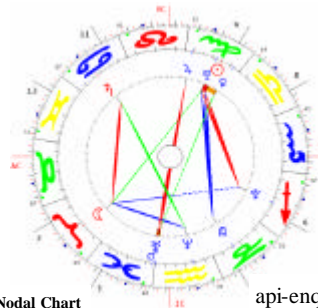

## API CHART DATA SERVICE

Natal Chart

We are able to supply a full range of data and charts for any astrologer or student working with the Huber's approach to astrological psychology.

We normally return all data and charts by return of post.

Please ask us if you would like a leaflet of options and prices. Here we illustrate just a few of the many possibilities offered by the MegaStar programme we use.

House Chart

Nodal Chart

If you're interested in purchasing the programme it is available from Elly Gibbs -