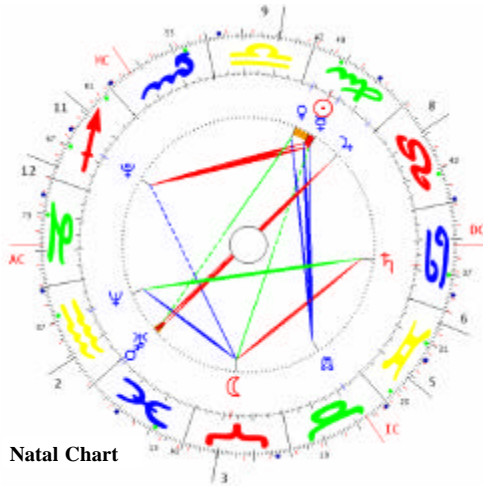

## API CHART DATA SERVICE

Natal Chart

We are able to supply a full range of data and charts for any astrologer or student working with the Huber's approach to astrological psychology.

We normally return all data and charts by return of post.

Please ask us if you would like a leaflet of options and prices. Here we illustrate just a few of the many possibilities offered by the MegaStar programme we use.

House Chart

Nodal Chart

If you're interested in purchasing the programme it is available from Elly Gibbs -