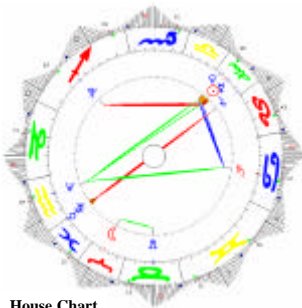

## API CHART DATA SERVICE

Natal Chart

We are able to supply a full range of data and charts for any astrologer or student working with the Huber's approach to astrological psychology.

We normally return all data and charts by return of post.

Please ask us if you would like a leaflet of options and prices. Here we illustrate just a few of the many possibilities offered by the MegaStar programme we use.

House Chart

Nodal Chart

If you're interested in purchasing the programme it is available from Elly Gibbs -